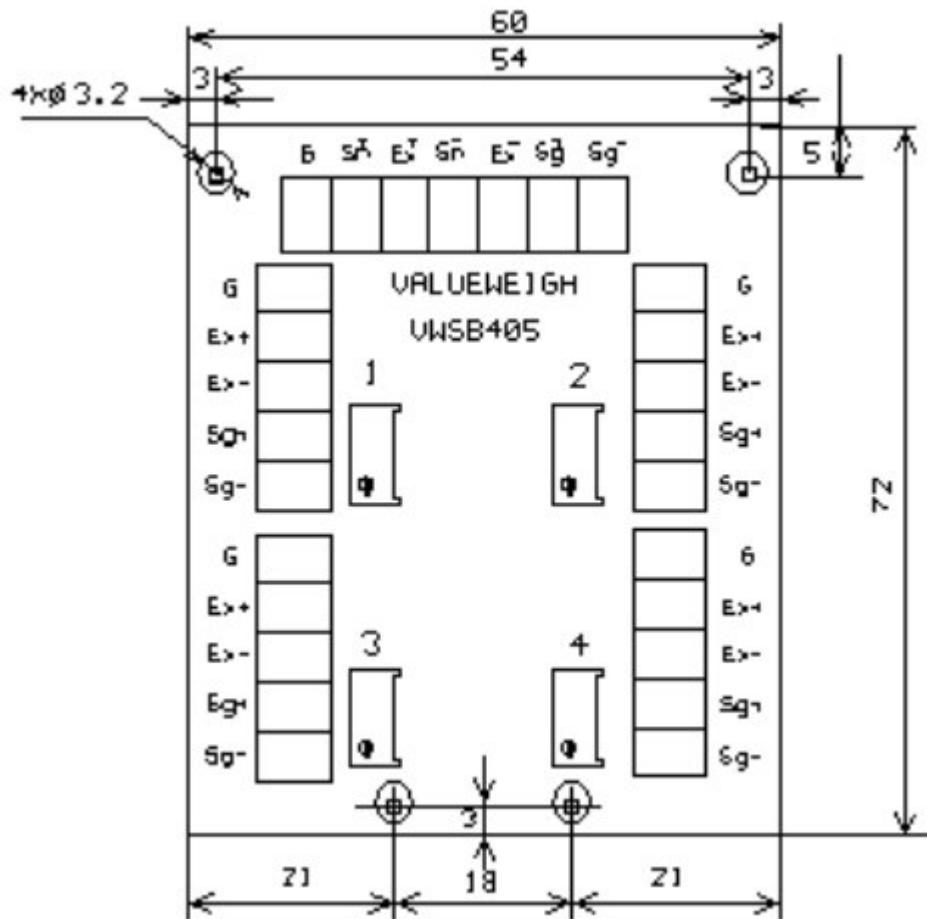

Dimensions and mounting hole centres for summing boards.

All sizes are in mm.

All holes have same dimension, $D=3.2$ mm.

VWCB2 - 2 Cell Summing Board.

VWCB4 - 4 Cell Summing Board.

VWCB8 - 8 Cell Summing Board.