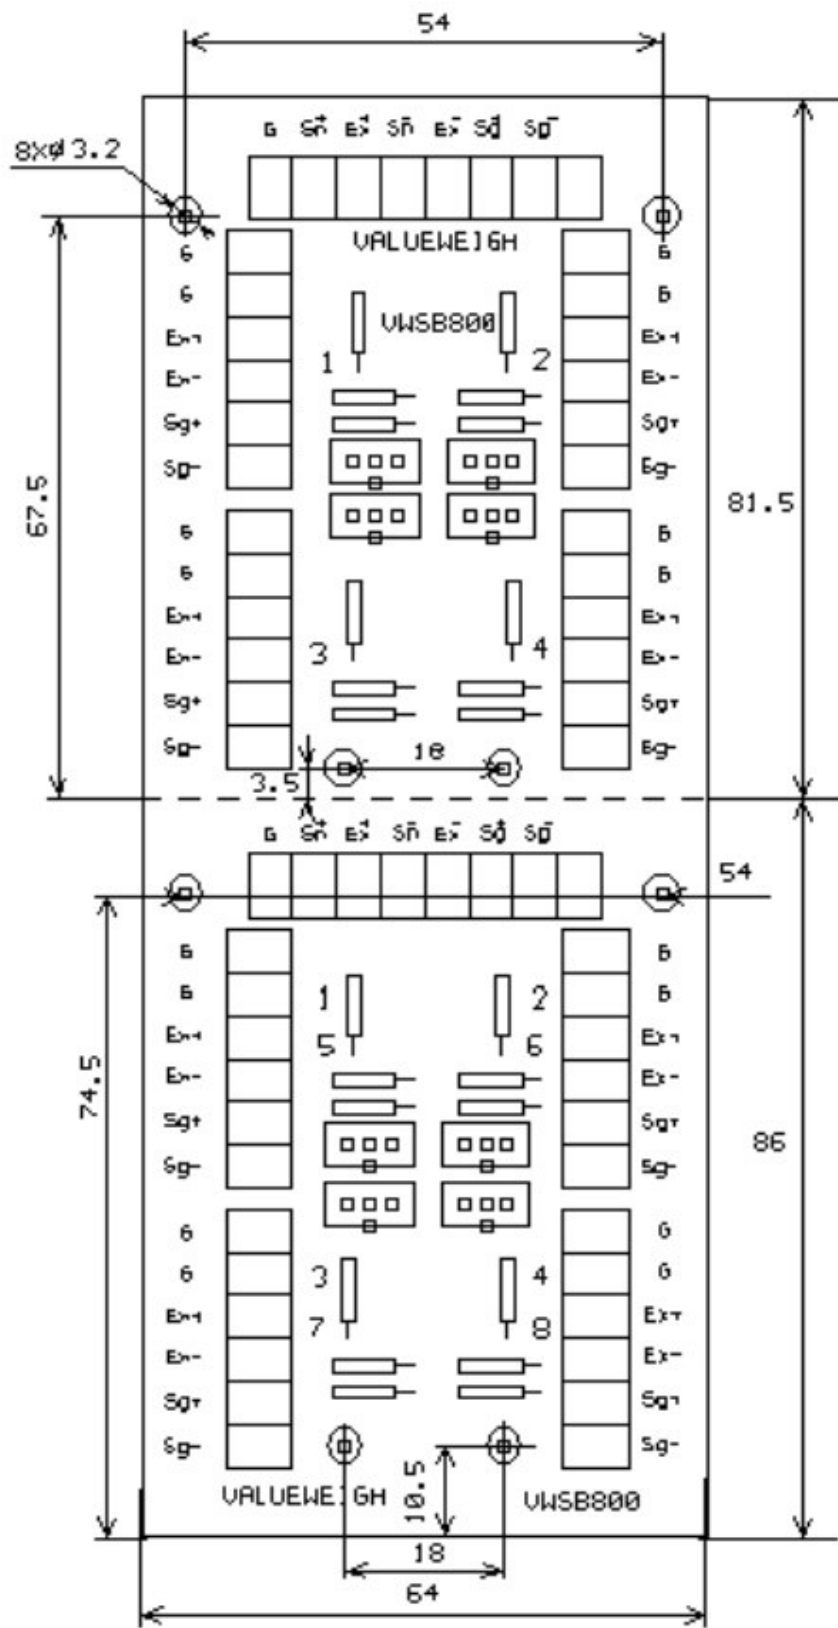

Dimensions and mounting hole centres for summing boards.

All sizes are in mm.

All holes have same dimension, $D=3.2$ mm.

VWCB2 - 2 Cell Summing Board.

VWCB4 - 4 Cell Summing Board.

VWCB8 - 8 Cell Summing Board.