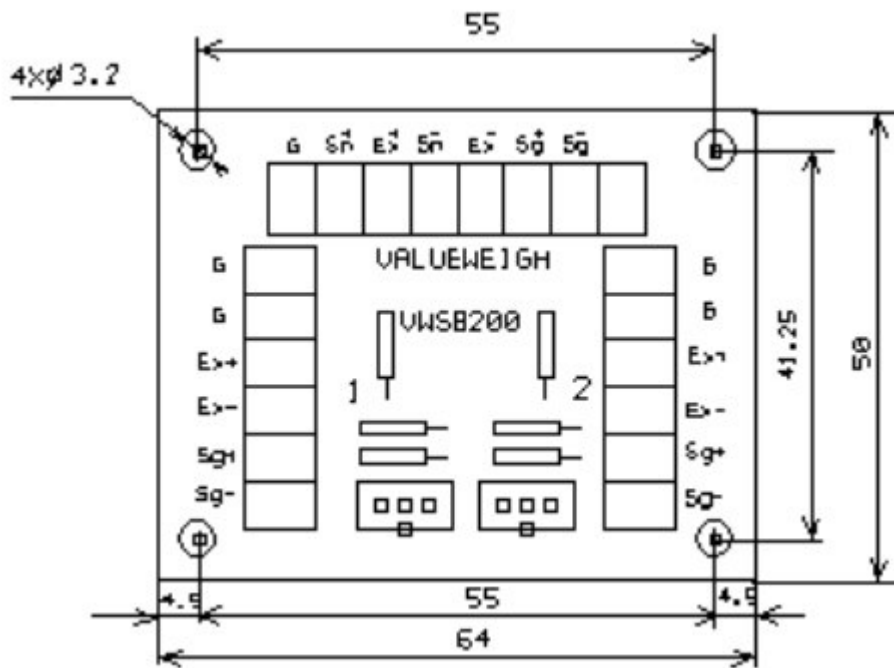

Dimensions and mounting hole centres for summing boards.

All sizes are in mm.

All holes have same dimension, $D=3.2$ mm.

VWCB2 - 2 Cell Summing Board.

VWCB4 - 4 Cell Summing Board.

VWCB8 - 8 Cell Summing Board.