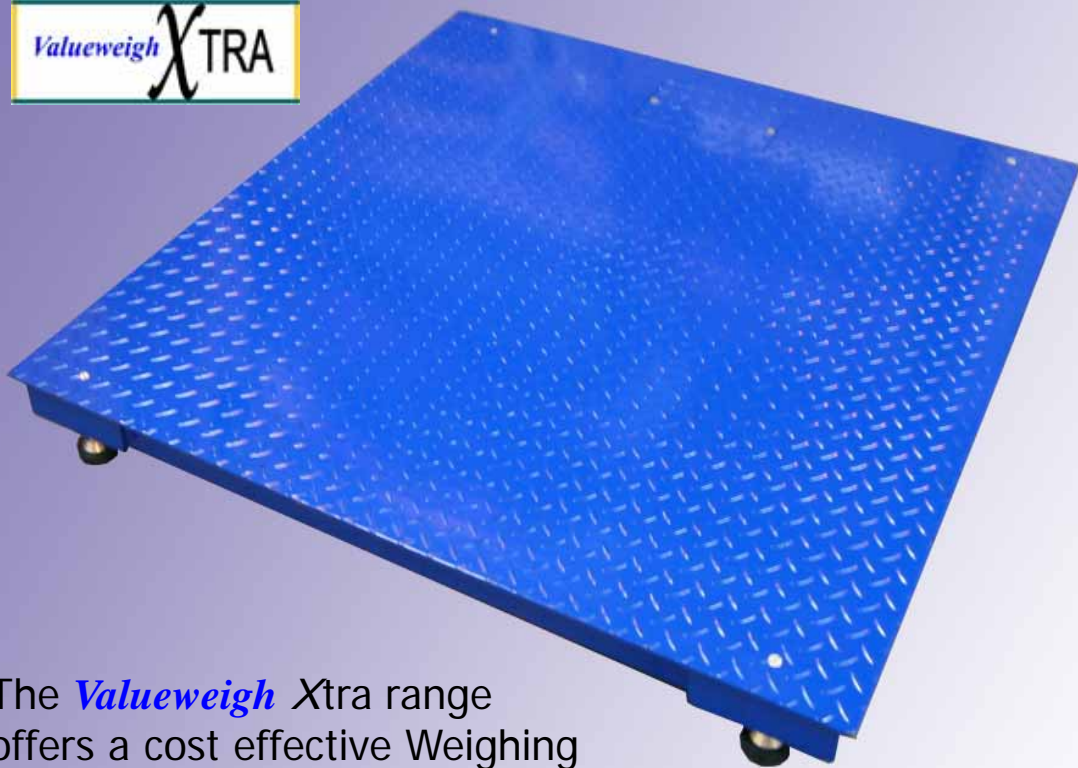

VALUEWEIGH XTRA

PLATFORM SCALES

The *Valuweigh* Xtra range offers a cost effective Weighing Solution without compromising on quality.

- Powder Coated Mild Steel
- Standard Range of Platform Sizes from 600mm to 1500mm
- Junction Box Access and Feet Adjustment via Top Plate
- Shock Absorbing Feet
- Heavy Duty Fully Welded Construction with 5mm Plate
- EC Approved R60 Loadcells

Available for either trade or non trade applications our *Valuweigh* Xtra Platform Scales are ideally suited for any application.

Weighing foot adjustment

Easy access to Junction Box

Valuweigh Xtra PLATFORM

MILD STEEL PLATFORM WITH 120mm CHANNEL SUBFRAME
 5mm DURBAR PLATE
 4 off R60 SHEAR BEAM LOADCELLS
 HEAVY DUTY MOUNTING FEET
 CABLE LENGTH 4 METRES
 CAPACITIES 300kg - 3000kg

MODEL	DESCRIPTION
VWXtraPF0606	600mm x 600mm
VWXtraPF1010	1000mm x 1000mm
VWXtraPF1212*	1250mm x 1250mm
VWXtraPF1512	1500mm x 1250mm
VWXtraPF1515	1500mm x 1500mm