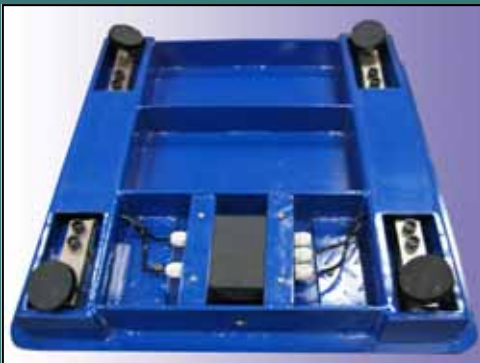

For more information please contact: