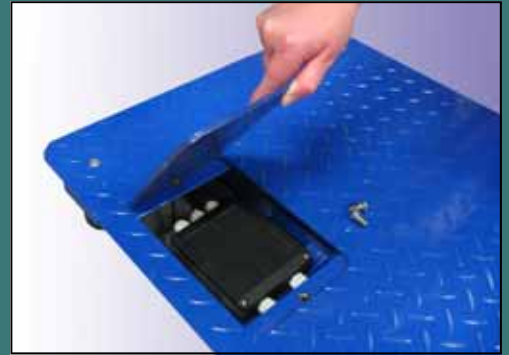

VALUEWEIGH XTRA

PLATFORM SCALES

The *Valuweigh* Xtra range offers a cost effective Weighing Solution without compromising on quality.

- Powder Coated Mild Steel
- Standard Range of Platform Sizes from 600mm to 1500mm
- Junction Box Access and Feet Adjustment via Top Plate
- Shock Absorbing Feet
- Heavy Duty Fully Welded Construction with 5mm Plate
- EC Approved R60 Loadcells

Available for either trade or non trade applications our *Valuweigh* Xtra Platform Scales are ideally suited for any application.

Weighing foot adjustment

Easy access to Junction Box

Valuweigh Xtra PLATFORM

MILD STEEL PLATFORM WITH 120mm CHANNEL SUBFRAME
 5mm DURBAR PLATE
 4 off R60 SHEAR BEAM LOADCELLS
 HEAVY DUTY MOUNTING FEET
 CABLE LENGTH 4 METRES
 CAPACITIES 300kg - 3000kg

MODEL	DESCRIPTION
VWXtraPF0606	600mm x 600mm
VWXtraPF1010	1000mm x 1000mm
VWXtraPF1212*	1250mm x 1250mm
VWXtraPF1512	1500mm x 1250mm
VWXtraPF1515	1500mm x 1500mm